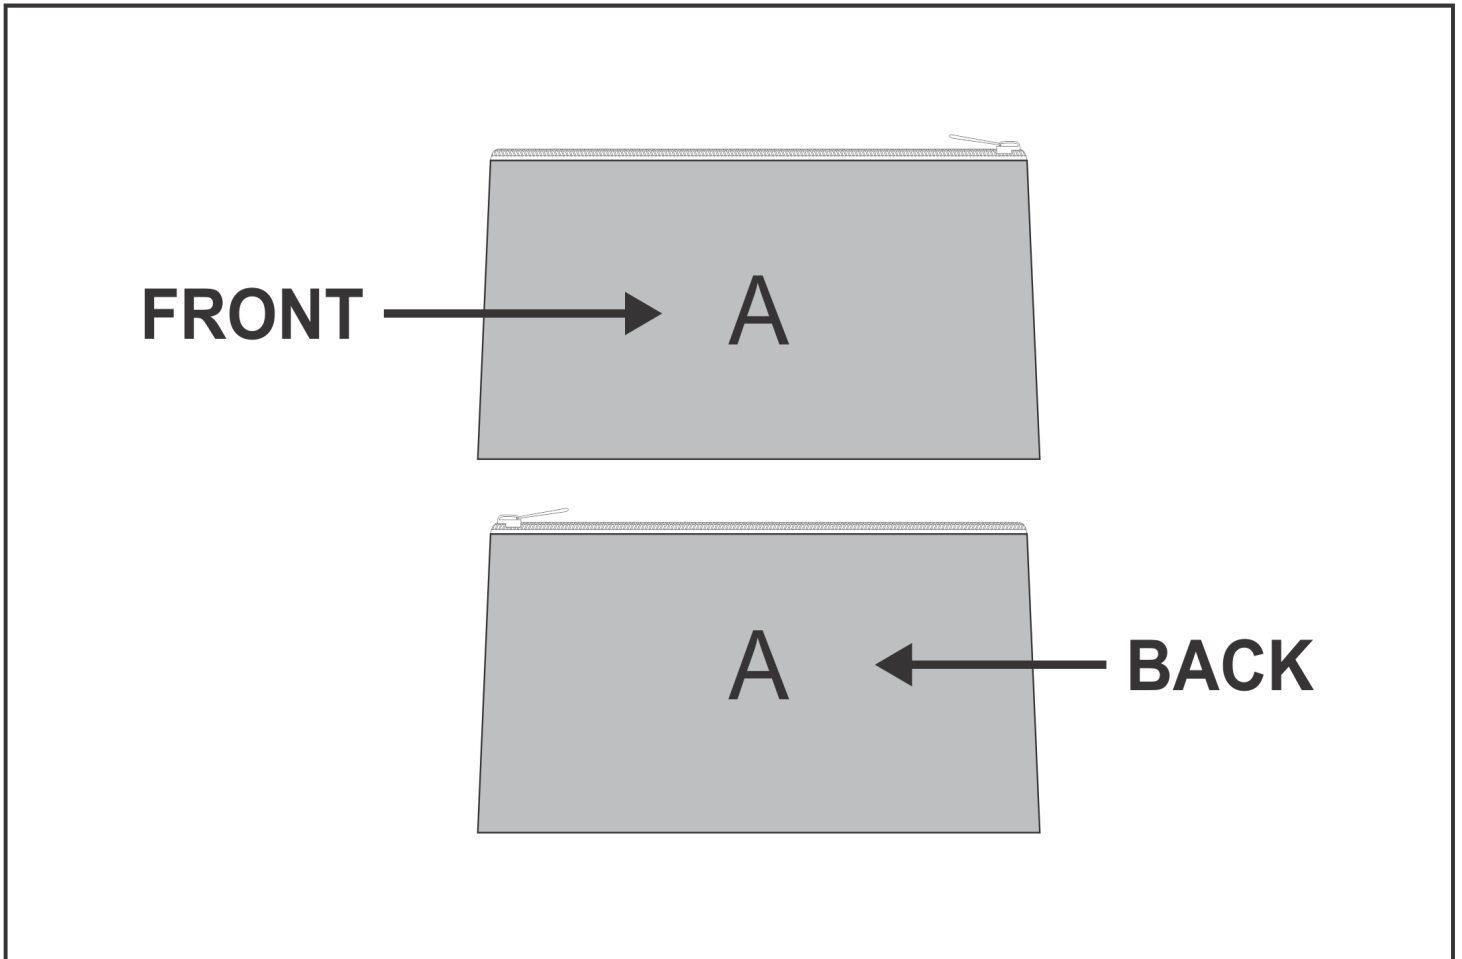

SC-HP-1-G

Hoppla Minecraft Pencil Case

Need to know:

Includes 1-Position Sublimation (setup fees apply)

- Please Note: We cannot guarantee 100% logo Alignment on all Brandable Panels.

Branding Options:

Position	Branding Method (Branding Code)	No. of Colours	Dimension
A	Custom Sublimation A (CPSUB-A)	Full Colour	249mm wide x 249mm high